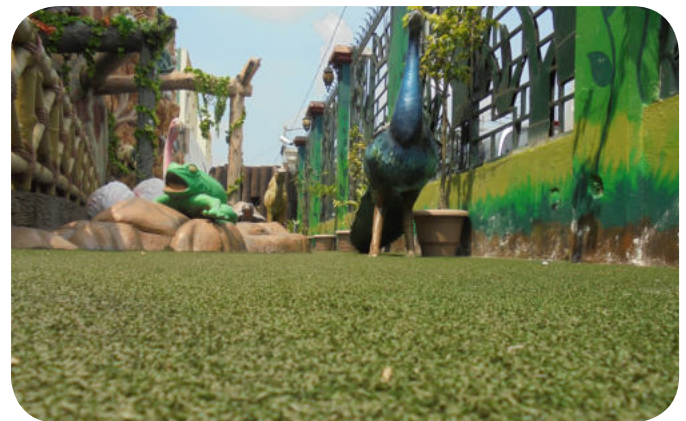

Indus Valley World School

Kolkata, India

	Elementary Play Area	Cricket Wickets	Golf Area
Surface/s	TigerPlay	Deluxe, Premier	Pro Putt, Summer Envy
Base Construction	Plain Cement Concrete	Plain Cement Concrete	Plain Cement Concrete
Date of Project completion	November 2012	January 2015	January 2015

TigerTurf's specially cushioned surfaces are less stressful on children's knees, ankles and backs and decrease playground injuries. The surface is easy to maintain and is playable all-year round.

The cricket wickets are ECB certified and all-weather, mimicking international quality pitches which is great for both ball-bounce and spin.

Pro putt is one of the most technical surfaces for golf and is useful for putting and for chipping over short distances. This has been developed keeping the 'grass conditions' of the Augusta Masters in mind. The Summer Envy 35 provides a natural collar for the putting area and is always 'green'.