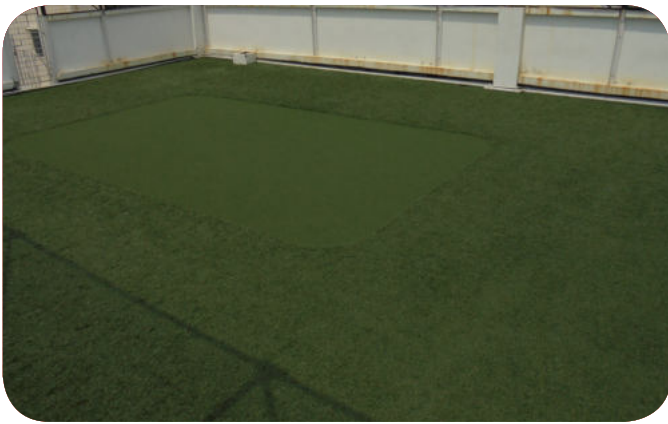

Indus Valley World School

Kolkata, India

	Elementary Play Area	Cricket Wickets	Golf Area
Surface/s	TigerPlay	Deluxe, Premier	Pro Putt, Summer Envy
Base Construction	Plain Cement Concrete	Plain Cement Concrete	Plain Cement Concrete
Date of Project completion	November 2012	January 2015	January 2015

With its theme of 'Play Way Learning Environment', Indus Valley World School is a play school, primary school and middle school aimed at enriching students with an all-round development from all social and cultural backgrounds. The school wanted to infuse a spirit of competitiveness and to bring out the best amongst its students and Altius took the responsibility to create a "space where the children could interact with the environment".

TigerTurf's specially cushioned surfaces are less stressful on children's knees, ankles and backs and decrease playground injuries. The surface is easy to maintain and is playable all-year round.

The cricket wickets are ECB certified and all-weather, mimicking international quality pitches which is great for both ball-bounce and spin.

Pro putt is one of the most technical surfaces for golf and is useful for putting and for chipping over short distances. This has been developed keeping the 'grass conditions' of the Augusta Masters in mind. The Summer Envy 35 provides a natural collar for the putting area and is always 'green'.

We call this TigerTurf LIFE - Learning In Fun Environments.

Altius Sports & Leisure Pvt. Ltd.
Sales Office: B1/30 Hauz Khas, Aurobindo Marg,
New Delhi 110016, India
+91 95828 88152 +91 11 2656 1112
sales@altiusports.com www.altiusports.com